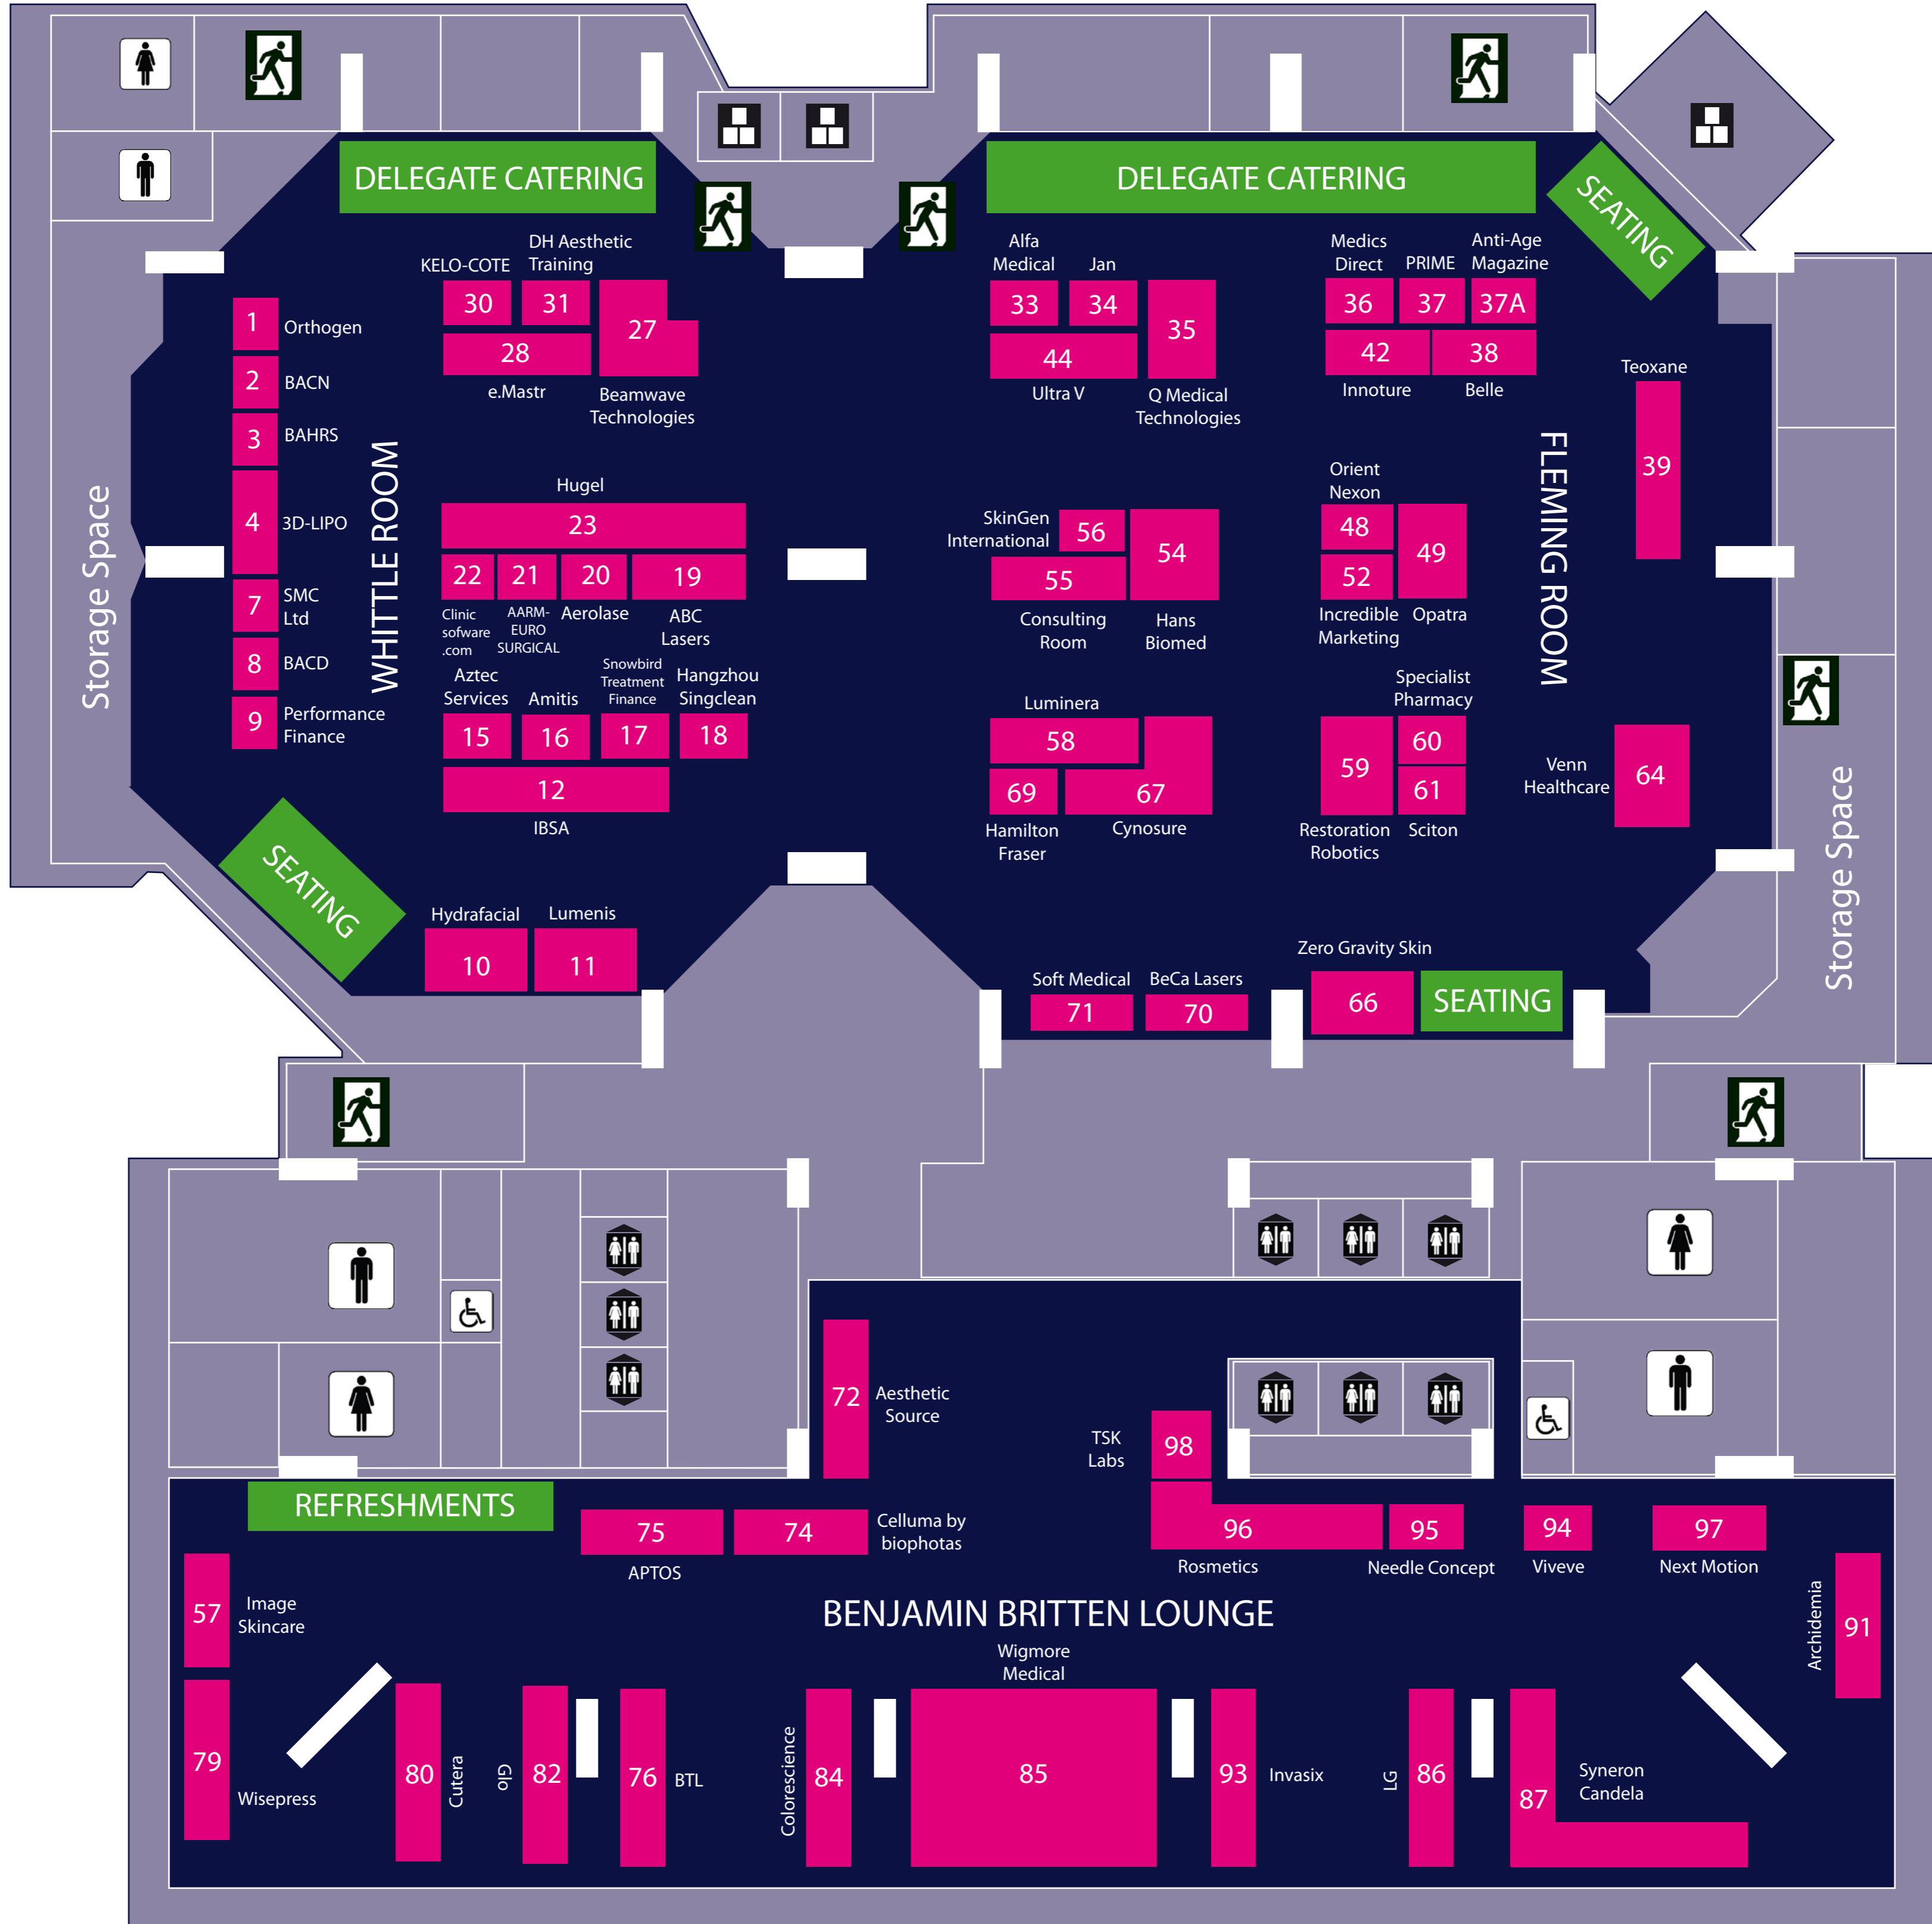

FACE

FACIAL AESTHETIC CONFERENCE AND EXHIBITION

QEI CENTRE, LONDON

THE UK'S PREMIER
MEDICAL AESTHETIC
CONFERENCE
AND EXHIBITION

Goods lift

Toilets

Passenger lift

Catering & Refreshments

Fire exit

Available Exhibitor stands